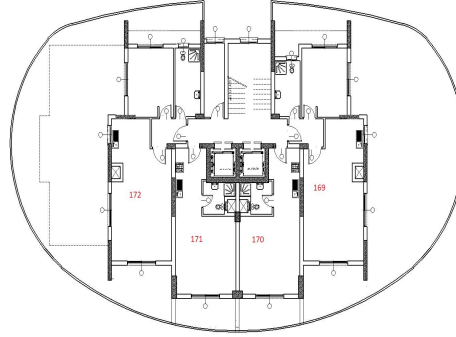

Z. Kat							Köşe	Deniz M.	Dağ M.	Havuz/Peysaj	Kuzey	Güney	Doğu	Batı
No:	MODEL	Brüt Alan	Balkon	Fiyat	Durum	Not								
1	Studio (C)	36	5		SOLD				X	X	X			
2	1+1	103	40		SOLD		X		X	X	X	X		X
3	Studio (B)	45	8		DEPOZİT							X	X	
4	Studio (A)	45	8		SOLD							X	X	
5	Studio (A)	45	8		SOLD							X	X	
6	Studio (B)	45	8		SOLD							X	X	
7	1+1	103	40		SOLD		X		X	X	X	X	X	
8	Studio (C)	36	5	£ 96,500	DEPOZİT				X	X	X			
1. Kat							Köşe	Deniz M.	Dağ M.	Havuz/Peysaj	Kuzey	Güney		Batı
No:	MODEL	Brüt Alan	Balkon	Fiyat	Durum	Not								
9	Studio (C)	36	5		SOLD				X	X	X			
10	1+1	103	40		SOLD		X		X	X	X	X		X
11	Studio (B)	45	8		SOLD							X	X	
12	Studio (A)	45	8		SOLD							X	X	
13	Studio (A)	45	8		SOLD							X	X	
14	Studio (B)	45	8		SOLD							X	X	
15	1+1	103	40		DEPOZİT		X		X	X	X	X	X	
16	Studio (C)	36	5		SOLD				X	X	X			
2. Kat							Köşe	Deniz M.	Dağ M.	Havuz/Peysaj	Kuzey	Güney	Doğu	Batı
No:	MODEL	Brüt Alan	Balkon	Fiyat	Durum	Not								
17	Studio (C)	36	5		SOLD				X	X	X			
18	1+1	103	40		SOLD		X		X	X	X	X		X
19	Studio (B)	45	8		SOLD							X	X	
20	Studio (A)	45	8		SOLD							X	X	
21	Studio (A)	45	8	£ 110,000	RES.24.09.B.F							X	X	
22	Studio (B)	45	8		SOLD							X	X	
23	1+1	103	40		SOLD		X		X	X	X	X	X	
24	Studio (C)	36	5		SOLD				X	X	X			
3. Kat							Köşe	Deniz M.	Dağ M.	Havuz/Peysaj	Kuzey	Güney	Doğu	Batı
No:	MODEL	Brüt Alan	Balkon	Fiyat	Durum	Not								
25	Studio (C)	36	5		DEPOZİT				X	X	X			
26	1+1	103	40		SOLD		X		X	X	X	X		X