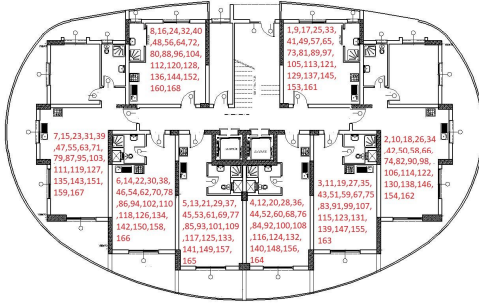

Z. Kat							Köşe	Deniz M.	Dağ M.	Havuz/Peysaj	Kuzey	Güney	Doğu	Batı
No:	MODEL	Brüt Alan	Balkon	Fiyat	Durum	Not								
1	Studio (C)	36	5		SOLD				X	X	X			
2	1+1	103	40		SOLD		X		X	X	X	X		X
3	Studio (B)	45	8		DEPOZİT							X	X	
4	Studio (A)	45	8		SOLD							X	X	
5	Studio (A)	45	8		SOLD							X	X	
6	Studio (B)	45	8		SOLD							X	X	
7	1+1	103	40		SOLD		X		X	X	X	X	X	
8	Studio (C)	36	5	£ 96,500	DEPOZİT				X	X	X			
1. Kat							Köşe	Deniz M.	Dağ M.	Havuz/Peysaj	Kuzey	Güney		Batı
No:	MODEL	Brüt Alan	Balkon	Fiyat	Durum	Not								
9	Studio (C)	36	5		SOLD				X	X	X			
10	1+1	103	40		SOLD		X		X	X	X	X		X
11	Studio (B)	45	8		SOLD							X	X	
12	Studio (A)	45	8		SOLD							X	X	
13	Studio (A)	45	8		SOLD							X	X	
14	Studio (B)	45	8		SOLD							X	X	
15	1+1	103	40		DEPOZİT		X		X	X	X	X	X	
16	Studio (C)	36	5		SOLD				X	X	X			
2. Kat							Köşe	Deniz M.	Dağ M.	Havuz/Peysaj	Kuzey	Güney	Doğu	Batı
No:	MODEL	Brüt Alan	Balkon	Fiyat	Durum	Not								
17	Studio (C)	36	5		SOLD				X	X	X			
18	1+1	103	40		SOLD		X		X	X	X	X		X
19	Studio (B)	45	8		SOLD							X	X	
20	Studio (A)	45	8		SOLD							X	X	
21	Studio (A)	45	8	£ 110,000	RES.24.09.B.F							X	X	
22	Studio (B)	45	8		SOLD							X	X	
23	1+1	103	40		SOLD		X		X	X	X	X	X	
24	Studio (C)	36	5		SOLD				X	X	X			
3. Kat							Köşe	Deniz M.	Dağ M.	Havuz/Peysaj	Kuzey	Güney	Doğu	Batı
No:	MODEL	Brüt Alan	Balkon	Fiyat	Durum	Not								
25	Studio (C)	36	5		DEPOZİT				X	X	X			
26	1+1	103	40		SOLD		X		X	X	X	X		X